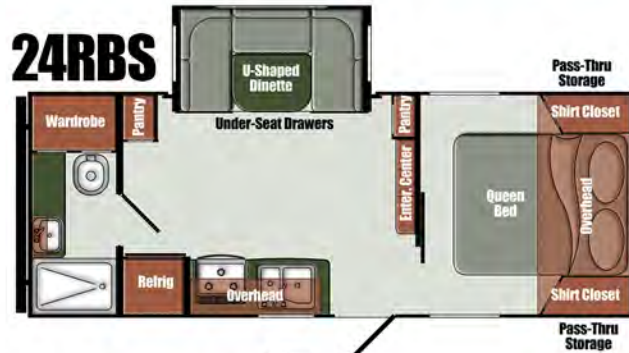

NORTHERN EXPRESS

SIGNATURE SERIES